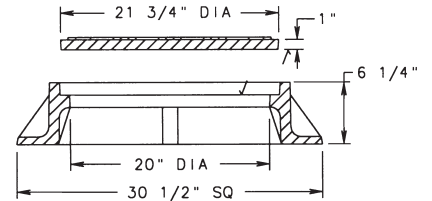

8040 METER FRAME & COVER

Light duty (Non-traffic)
Meter frame and cover

8045 FRAME & COVER

Heavy duty
Machined bearing surfaces
Uses 8035 covers

Options
Special lettered covers

8047 JUNCTION BOX FRAME & COVER