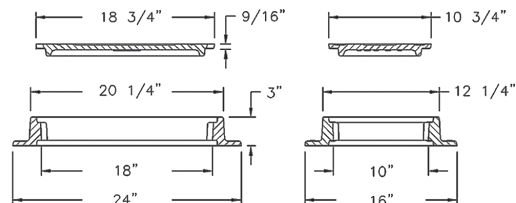

8040 METER FRAME & COVER

Light duty (Non-traffic)
Meter frame and cover

8045 FRAME & COVER

Heavy duty
Machined bearing surfaces
Uses 8035 covers

Options
Special lettered covers

8047 JUNCTION BOX FRAME & COVER

Medium duty
Ground strap
Pick bar

Options
Special lettered covers
Bolted assembly

Supplied By:

877-903-7246

www.trenchdrainsupply.com