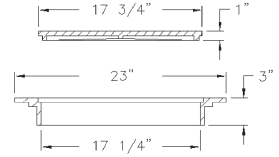

8040 METER FRAME & COVER

Light duty (Non-traffic)
Meter frame and cover

8045 FRAME & COVER

Heavy duty
Machined bearing surfaces
Uses 8035 covers

Options
Special lettered covers

8047 JUNCTION BOX FRAME & COVER