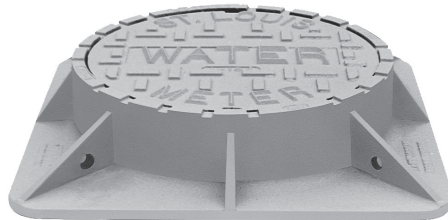

8040 METER FRAME & COVER

Light duty (Non-traffic)
Meter frame and cover

8045 FRAME & COVER

Heavy duty
Machined bearing surfaces
Uses 8035 covers

Options
Special lettered covers

8047 JUNCTION BOX FRAME & COVER

Medium duty
Ground strap
Pick bar

Options
Special lettered covers
Bolted assembly

Supplied By:

877-903-7246

www.trenchdrainsupply.com